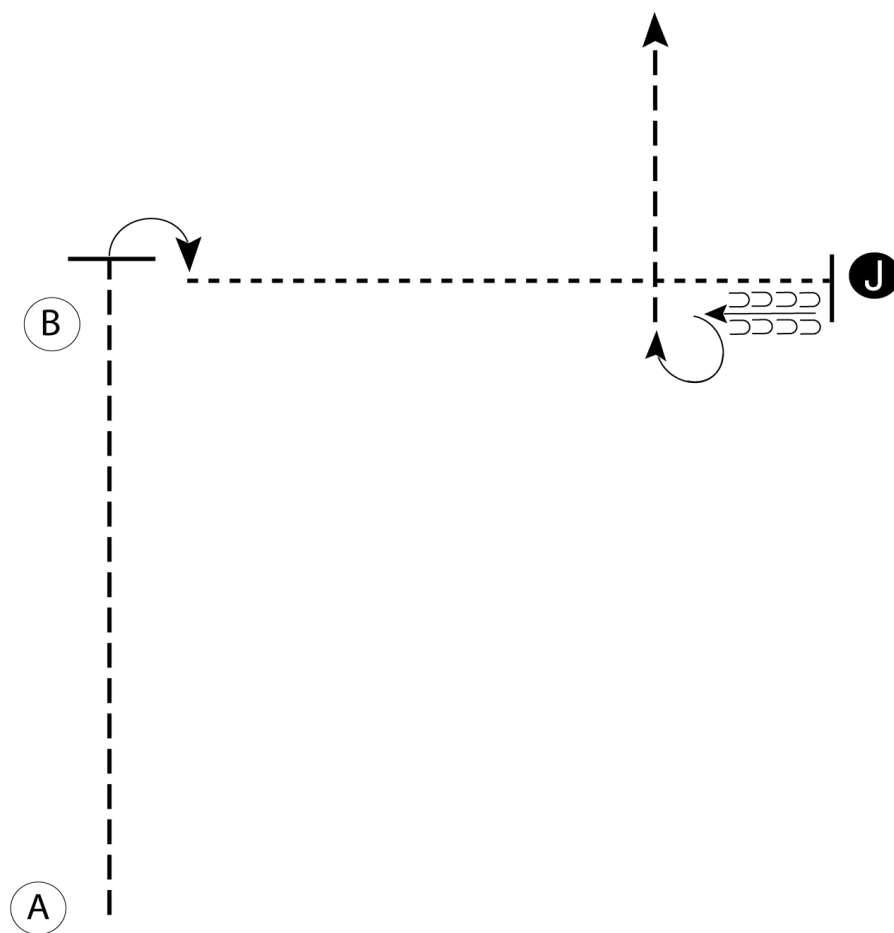

TQHA Introductory Show

Breed and All L1 Novice Showmanship (All Breed and All L1 Showmanship)

Show Date: 12-09 & 10-2023

w w w . H o r s e S h o w P a t t e r n s . c o m

w w w . H o r s e S h o w P a t t e r n s . c o m

1. Begin at A. Trot from A past B
2. Stop and perform a 90 degree turn
3. Walk to the Judge, stop and set up for inspection
4. When dismissed back one horse length and perform a 270 degree turn
5. Trot to the line-up

- Walk - - - - -
- Trot - . - . - .
- Back ←
- Marker ○ B
- Judge ● J

[S/1-14]

Pattern Provided by:

Marilyn Randall