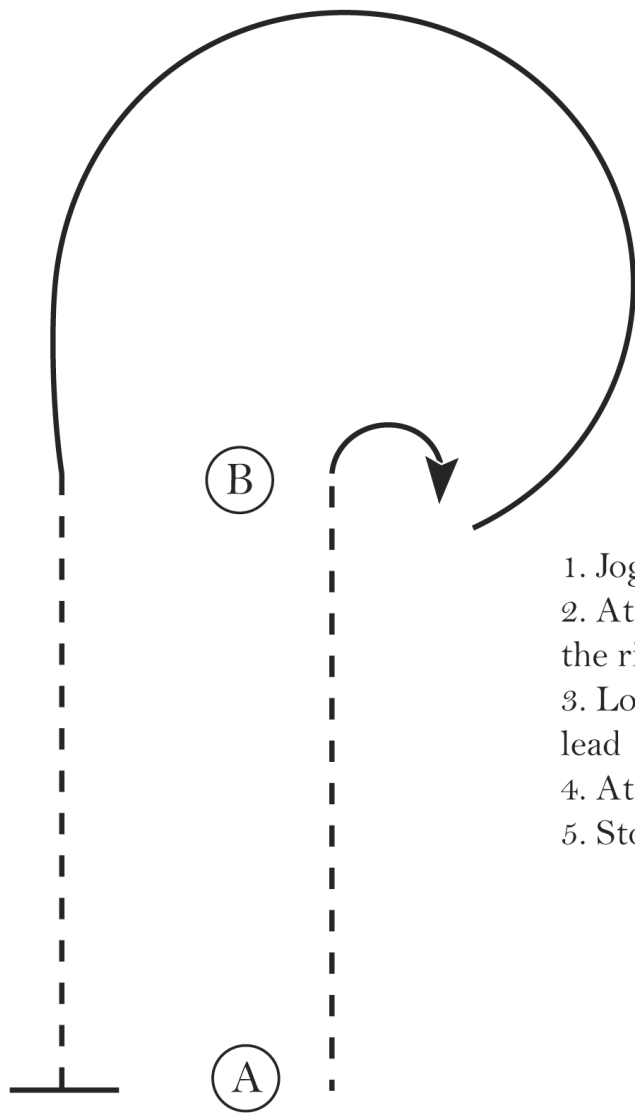

## All Breed & AQHA L1 Horsemanship

Show Date: 12-09 & 10-2023

w w w . H o r s e S h o w P a t t e r n s . c o m

w w w . H o r s e S h o w P a t t e r n s . c o m

1. Jog A to B
2. At B perform a 90 degree turn to the right
3. Lope a circle around B on the left lead
4. At B jog to A
5. Stop at A.

Walk	.....
Jog	-----
Extended Jog	-----
Lope	—————
Leg Yield	
Lead Change	↙ ↘
Back	←←←←← ←←←←←
Marker	(B)
Sidepass	←←←←←

[WH/1-14]

Pattern Provided by:  
*Marilyn Randall*