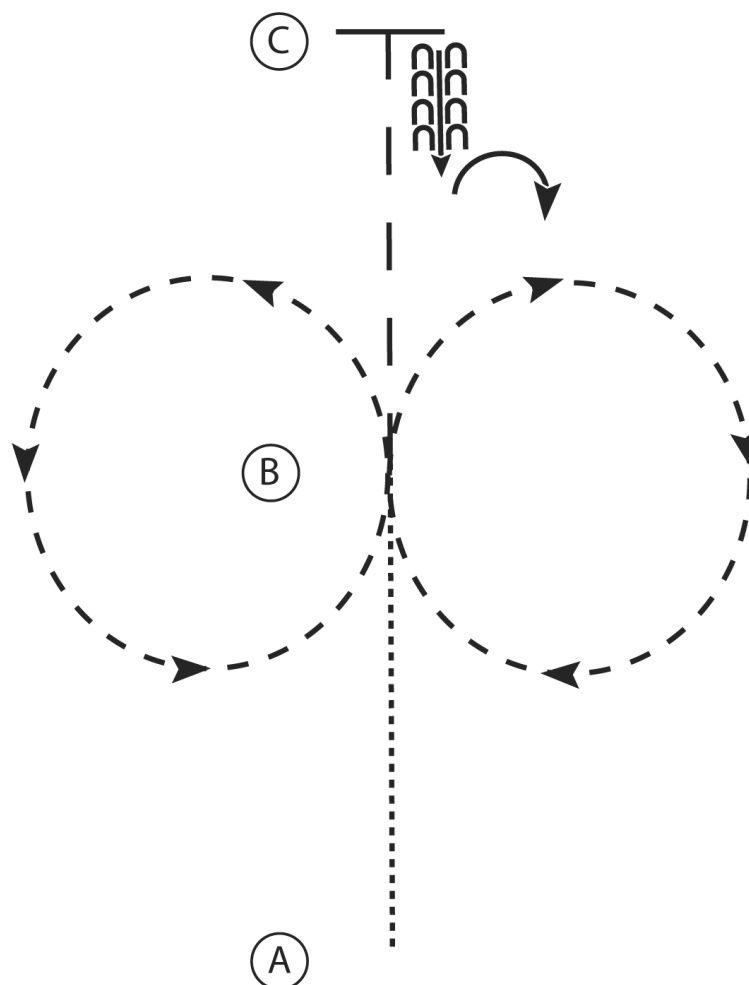

TQHA Introductory Show

All W/T Equitation

Show Date: 12-09 & 10-2023

w w w . H o r s e S h o w P a t t e r n s . c o m

w w w . H o r s e S h o w P a t t e r n s . c o m

1. Walk A to B
2. Sitting trot circle to the right
3. Posting trot circle to the left
4. At B extend the trot to C
5. Stop at C and back 4 steps
6. Perform a 90 degree turn to the right

Walk
Trot	- - - - -
Extended Trot	- - - - -
Canter	—————
Leg Yield	
Lead Change	— / —
Back	← C C C C
Marker	⊙ B
Sidepass	- - - - - ←

[HSE/WT-1]

Pattern Provided by:
Marilyn Randall