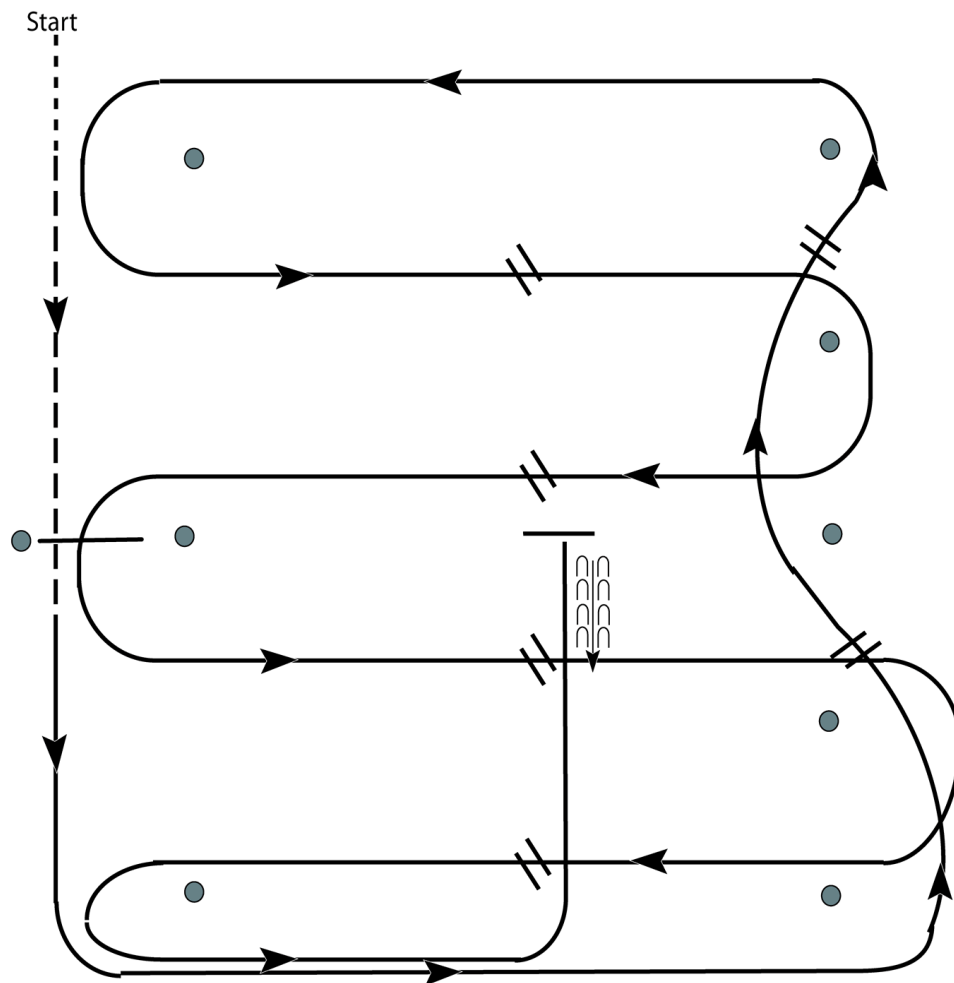

TQHA Introductory Show

All Western Riding

Show Date: 12-09 & 10-2023

1. Walk at least 15' & jog over log.
2. Transition to left lead and lope around end.
3. First line change.
4. Second line change. Lope around end of arena
5. First crossing change.
6. Second crossing change.
7. Lope over log.
8. Third crossing change.
9. Fourth crossing change.
10. Lope up the center, stop and back.

[WR/GP-1]

Pattern Provided by:

Marilyn Randall