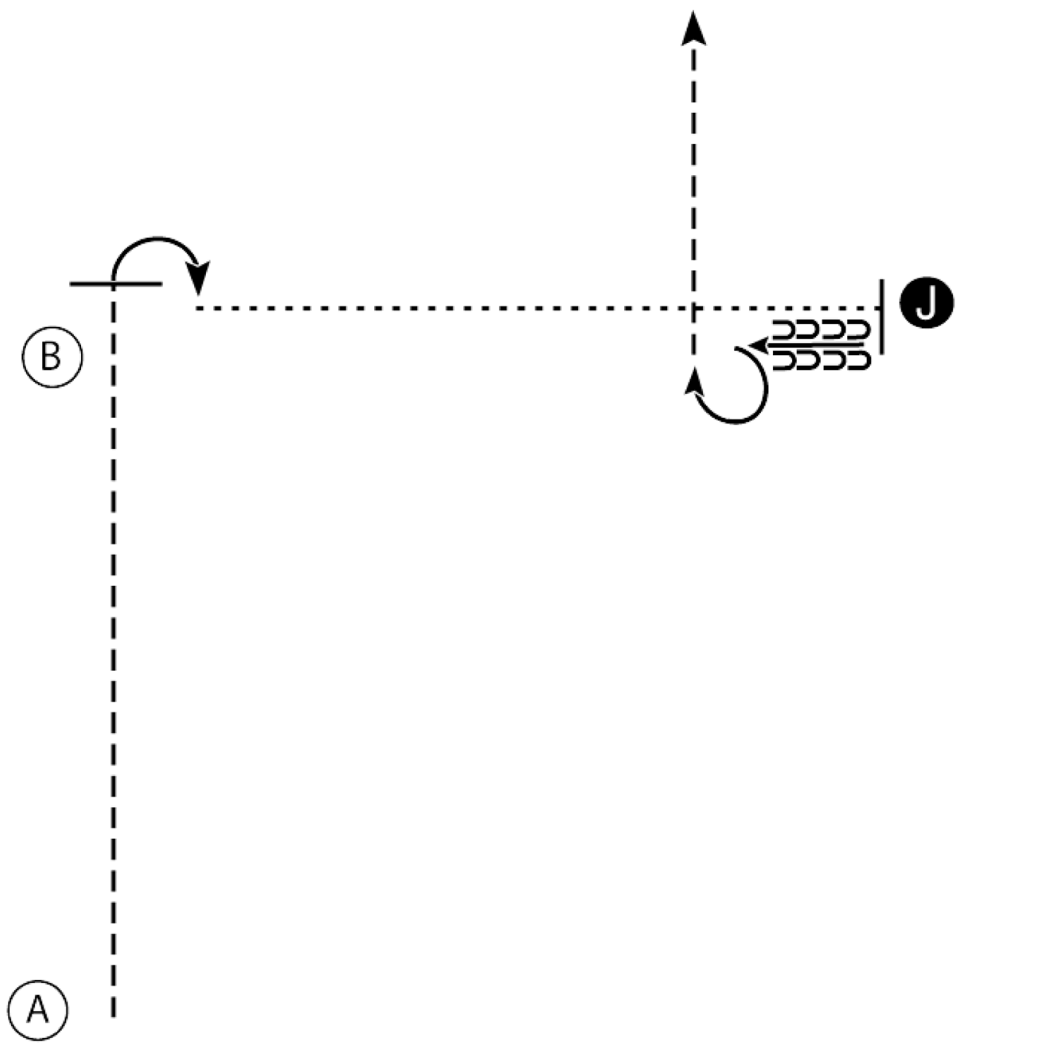

TQHA Introductory Show

Peewee Showmanship, All Walk Trot Showmanship (Peewee and All Walk)

Show Date: 12-09 & 10-2023

w w w . H o r s e S h o w P a t t e r n s . c o m

w w w . H o r s e S h o w P a t t e r n s . c o m

1. Begin at A. Trot from A past B
2. Stop and perform a 90 degree turn
3. Walk to the Judge, stop and set up for inspection
4. When dismissed back one horse length and perform a 270 degree turn
5. Trot to the line-up

Walk
Trot - - - - -
Back ← [arrows]
Marker (B)
Judge (J)

[SWT-3]

Pattern Provided by:
Marilyn Randall